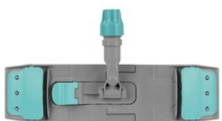

Related products

Wet System Light frame

Telescopic handle