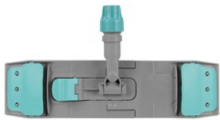

SYSTEM

Handle for TTS frames
Ideal for high-performance professional cleaning

Advantages

- **Ergonomic:** thanks to the diameter of the grip designed to reduce the operator's strain and avoid pain in the hand
- **Long durability:** stainless material, guarantees a long product life

Compatibility

Compatible with frames with ring nut

Material

Aluminium

Related products

Lamello

Metal and plastic frame for dusting

Wet System Light frame

Blik frame

Floor squeegee with double black blade

Product options

Telescopic handle